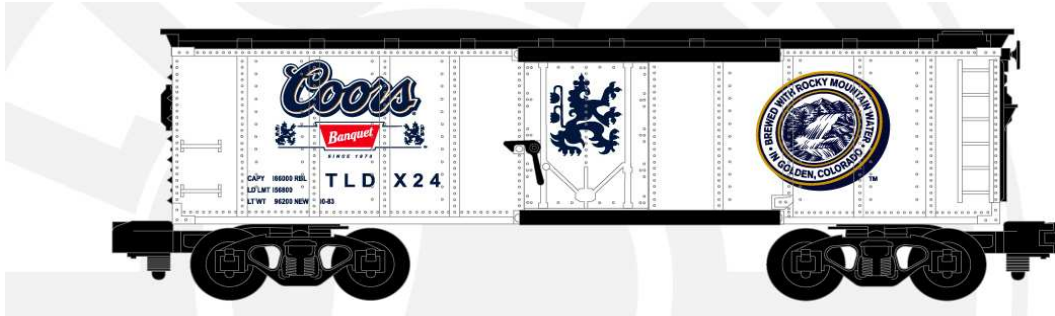

Coors Brewing Co. "S" Gauge Reefer

by

Lionel® / American Flyer®

First Time Offering

by

The Rocky Mountain Division of the Train Collectors Association

This is a preproduction graphic. The actual car may vary slightly.

The Coors Brewing Co. "S" Gauge Reefer will feature operating couplers, metal frame and body, die-cast metal trucks and wheels, opening doors with latches and bold Coors® graphics.

This is a limited production piece of 1000 units.